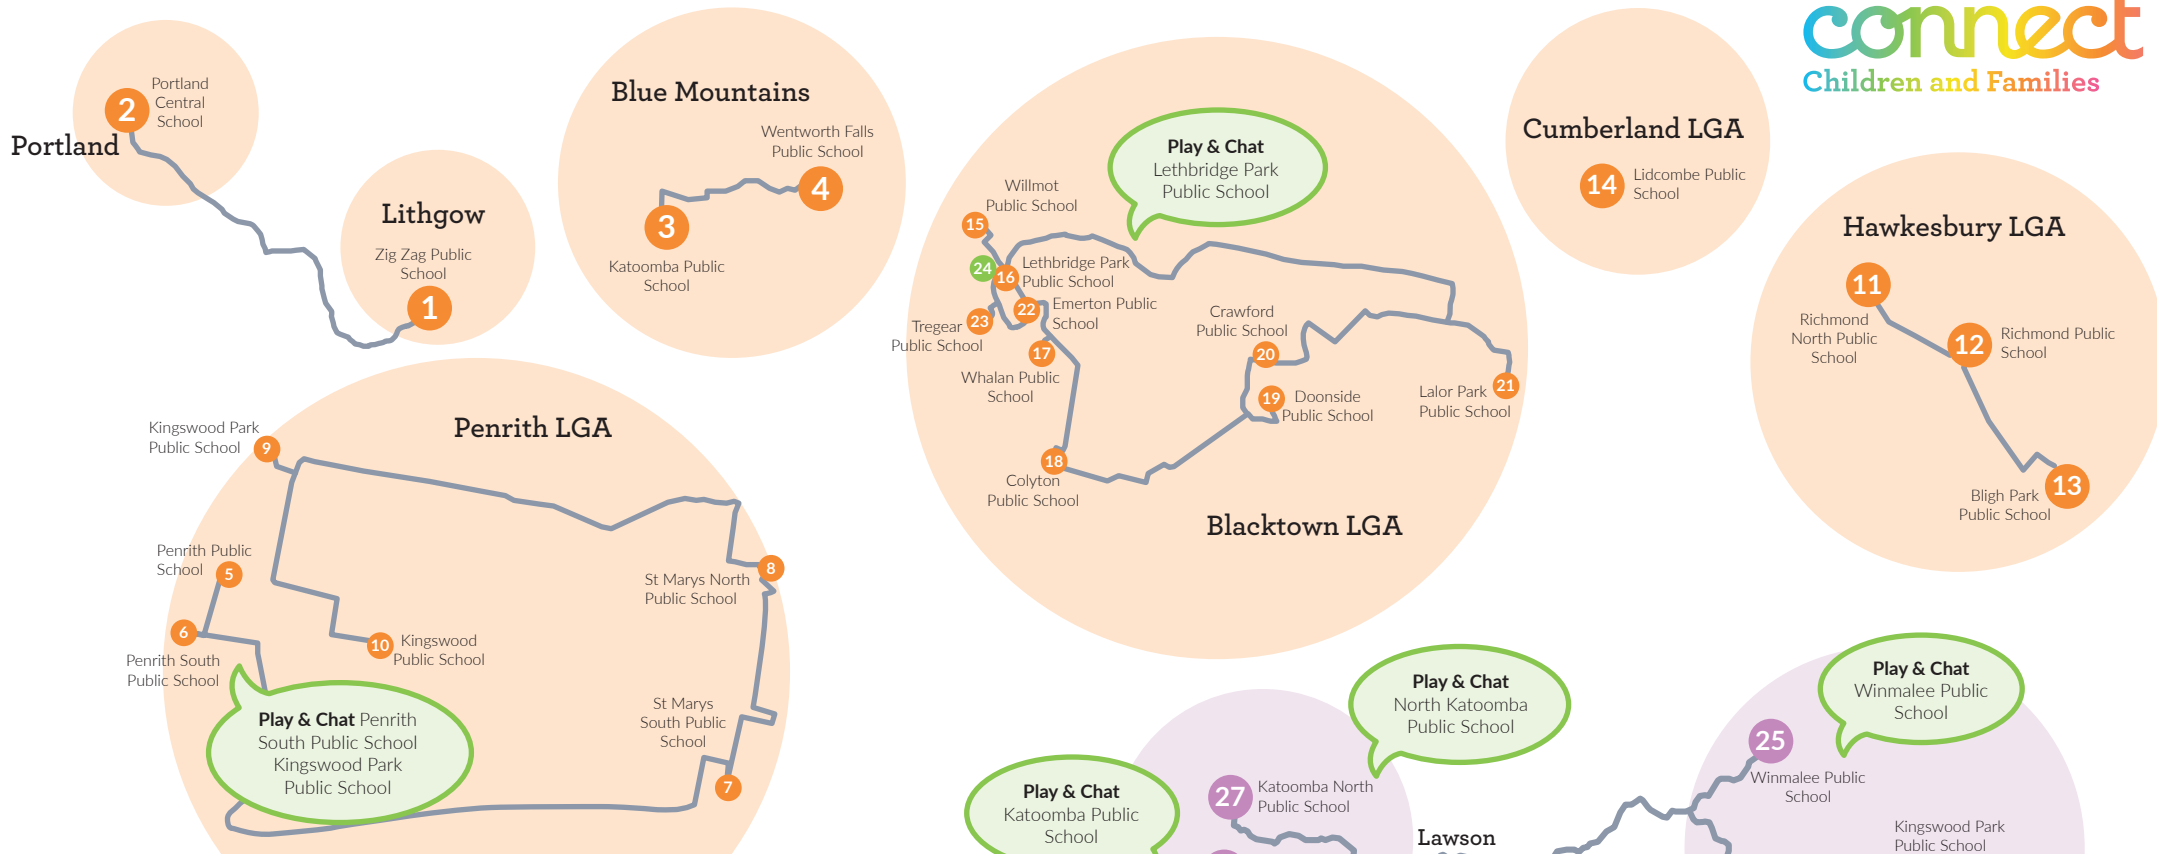

**Transition to School Locations:
Nepean Area Transition to school
Lithgow:**

1. Zig Zag Public School
  23 Victoria Ave, Lithgow
2. Portland Central School,
  12A Wolgan St, Portland

Blue Mountains:

3. Katoomba Public School
  18 Merriwa St, Katoomba
4. Wentworth Falls Public School
  Falls Rd, Wentworth Falls

Penrith LGA:

5. Penrith Public School
  158-240 High St, Penrith
6. Penrith South Public School
  172-190 Jamison Rd, Penrith
7. St Marys South Public School
  96 Monfarville St, St Marys
8. St Marys North Public School
  204-40 Willow Rd, St Marys

9. Kingswood Park Public School
  Caloola Ave, Penrith
10. Kingswood Public School
  46-54 Second Ave, Kingswood

Hawkesbury:

11. Richmond North Public School
  14 Grose Vale Rd,
  North Richmond
12. Richmond Public School
  115 Windsor St, Richmond
13. Bligh Park Public School
  Alexander St, Bligh Park

**Western Sydney
Transition to School
Cumberland LGA**

14. Lidcombe Public School
  Mills St, Lidcombe

Blacktown LGA

15. Willmot Public School
  63 Discovery Ave, Willmot

Western Sydney Playgroups

24. Lethbridge Park Public School
  2 Copeland Rd, Lethbridge Park

Play & Chat
Katoomba Public School

27 Katoomba North Public School
26 Katoomba Public School

Dads & Kids Playgroup
Heatherbrae

Play & Chat
North Katoomba Public School

Lawson
Heatherbrae Play & Chat

Play & Chat
Winmalee Public School

25 Winmalee Public School
29 Kingswood Park Public School
28 Penrith South Public School

2022 Playgroups

Activities for 0-5 year olds and their parents and carers

Connect Child and Family Services runs groups for 0-5 year olds and their parents or carers throughout the mountains.

Connect staff provide a relaxed, welcoming environment where you and your children can make new friends, play, be creative and have fun. Please contact Connect on 47591462 or visit www.connectcfs.org.au if you would like more information about these groups or about other services we offer to families.

Covid 19 regulations mean changes happen from time to time to how our services run so please ring us for an update.