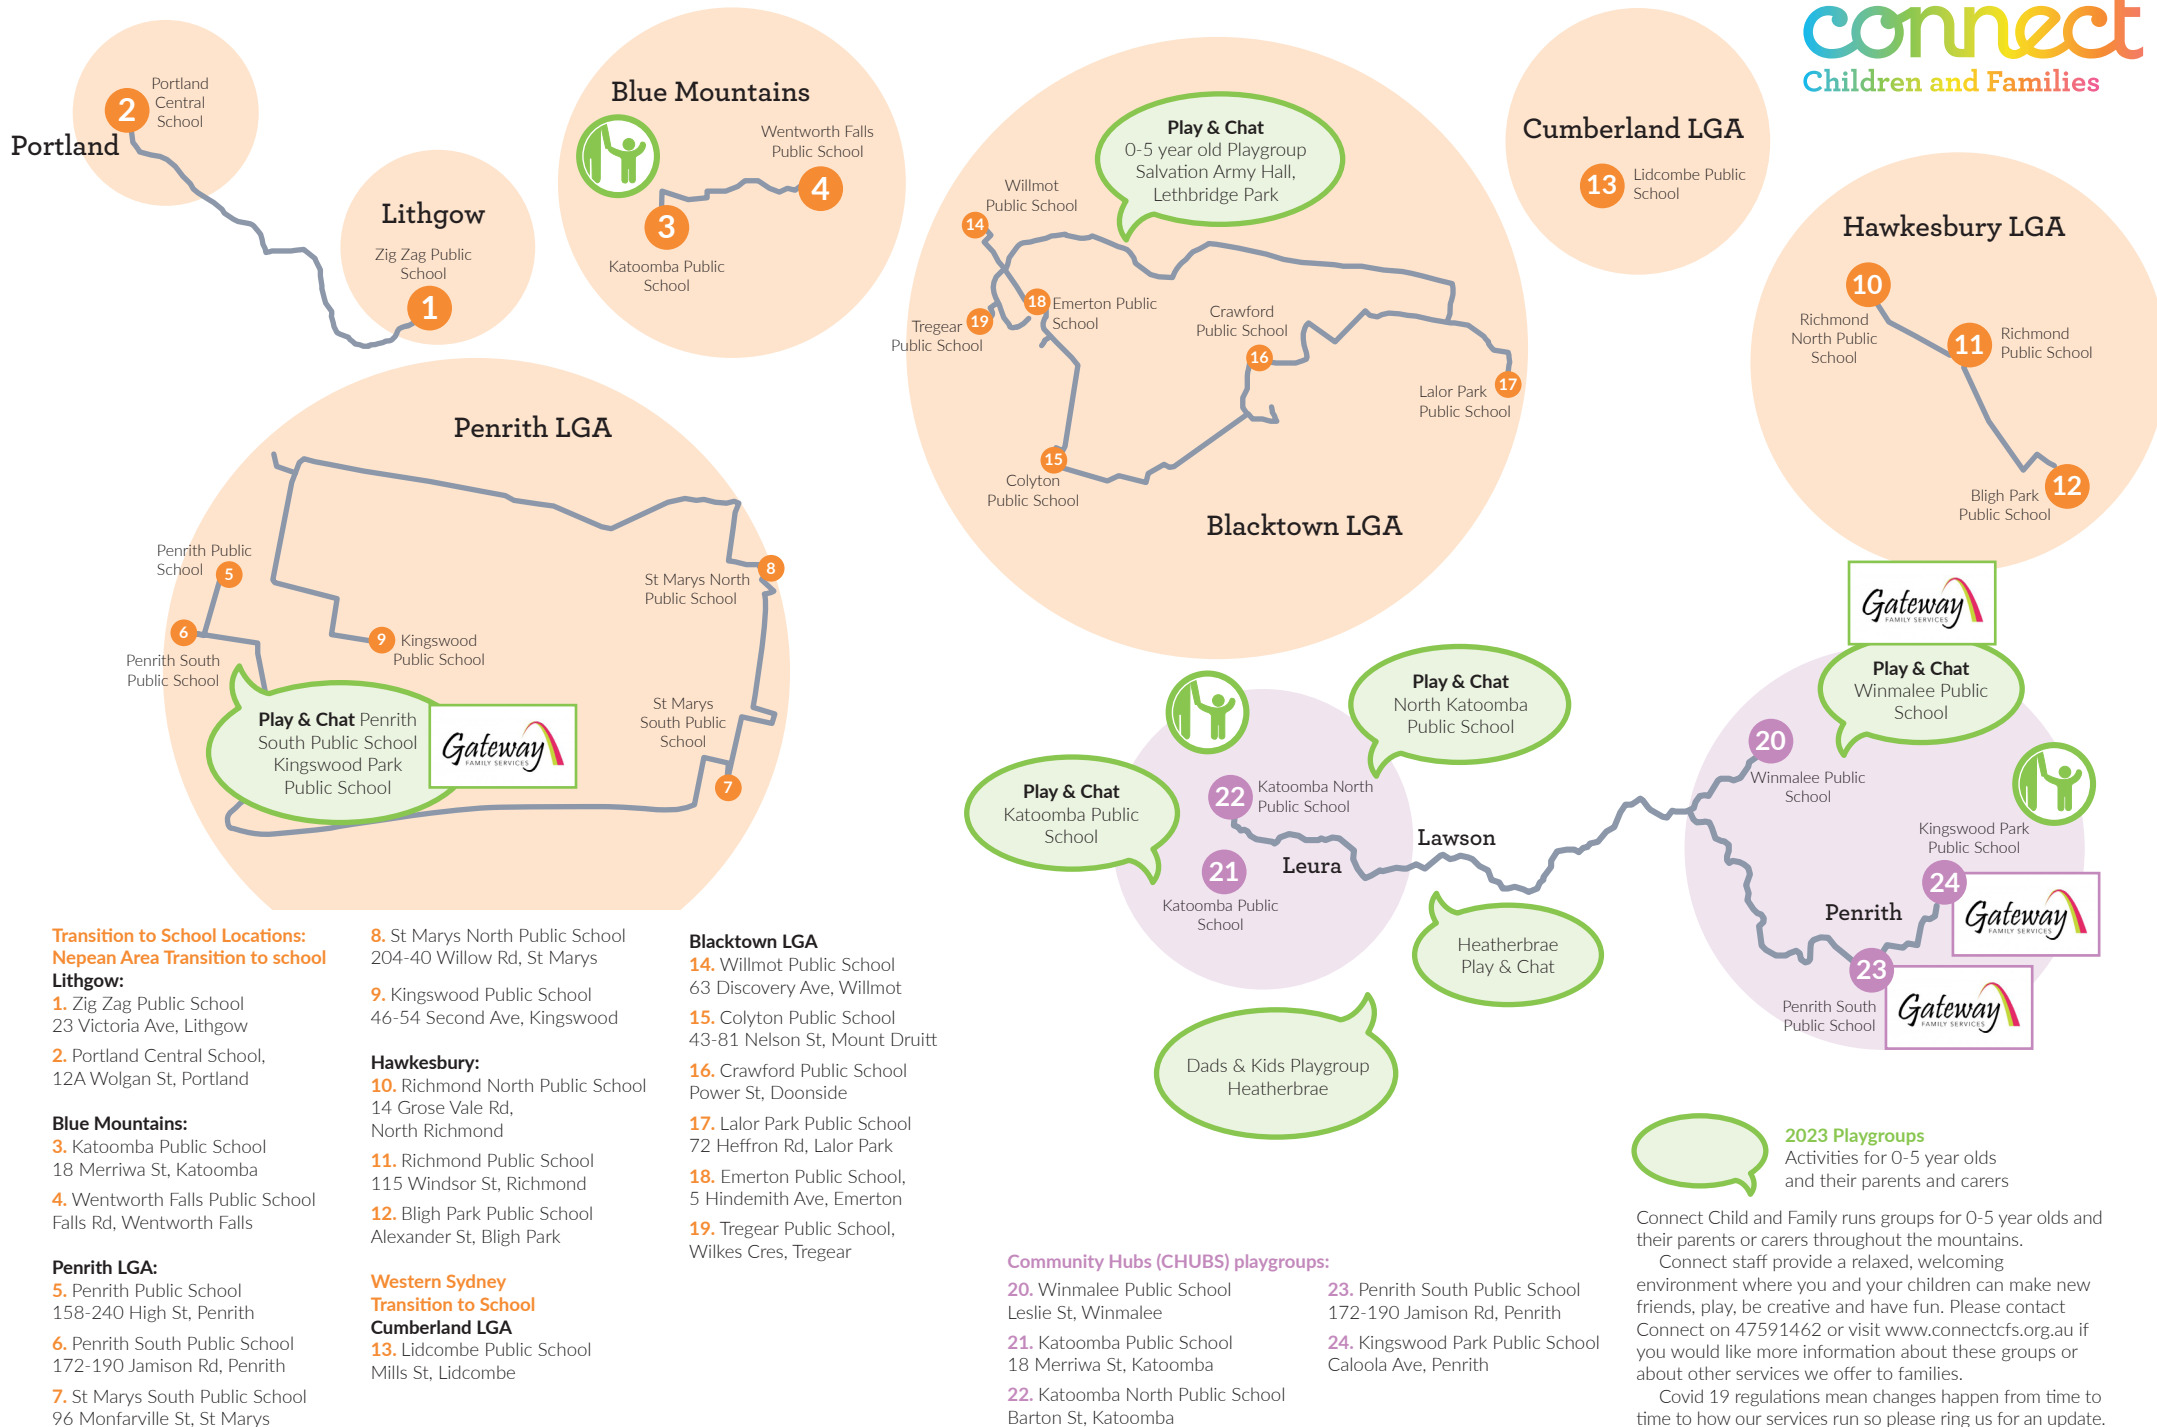

**Bungarrabee Centre**  
Central office  
2 Possum ECC  
7 Connected Abilities

- 0-3 years Early Learning Playgroup
- Best Start Program

**Lawson**

**1** Heatherbrae  
• Connect and Nurture Program

**3** Hazelwood ECC

**Woodford**

**6** Bunya ECC  
Winmalee

Springwood

**5** Lapstone Preschool ECC

**8** Connected Abilities  
• Connect and Nurture Program

**Lapstone**

**10** Crawford Public School  
Power St, Doonside NSW 2767

**11** Doonside Public School  
Address: 367 Kildare Rd, Doonside NSW 2767

**Doonside**

**Key**

- Connect Early
- Connect Early Education
- Connected Abilities

**Transition to School Locations:  
Nepean Area Transition to school  
Lithgow:**

- 1. Zig Zag Public School  
23 Victoria Ave, Lithgow
- 2. Portland Central School,  
12A Wolgan St, Portland

**Blue Mountains:**

- 3. Katoomba Public School  
18 Merriwa St, Katoomba
- 4. Wentworth Falls Public School  
Falls Rd, Wentworth Falls