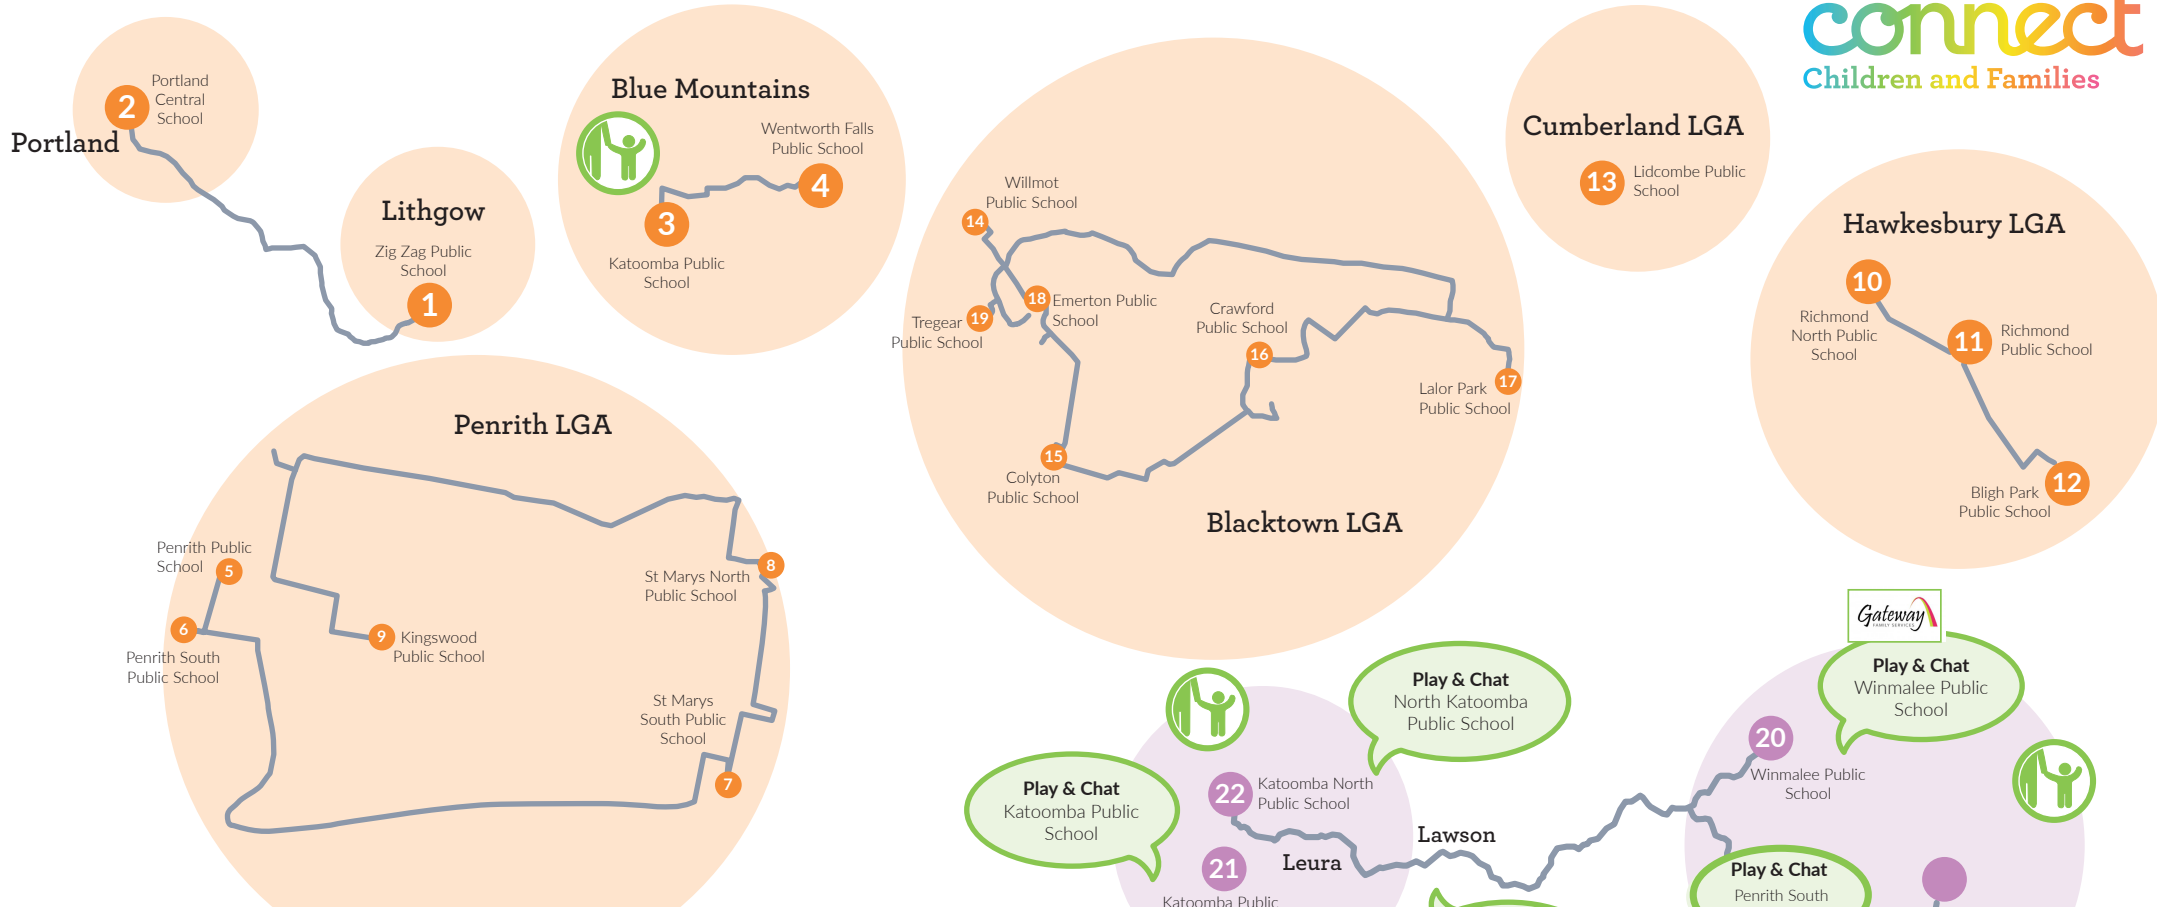

Connect Children and Families Map

Connect Children and Families Locations

Head office

1. Bungarrabee Centre
48-50 Oaklands Road
Hazelbrook NSW 2779

1. Heatherbrae
1 Benang Street
Lawson NSW 2783

Early Childhood Centres (ECC)

2. Possum ECC
48-50 Oaklands Road
Hazelbrook NSW 2779

3. Hazelwood ECC
10 Rosedale Avenue
Hazelbrook NSW 2779

4. Possum's Patch ECC
105-107 Great Western Highway
Mt Victoria NSW 2786

5. Lapstone Preschool ECC
9 Explorers Road
Lapstone NSW 2773

**Transition to School Locations:
Nepean Area Transition to school
Lithgow:**

- 1. Zig Zag Public School
23 Victoria Ave, Lithgow
- 2. Portland Central School,
12A Wolgan St, Portland

Blue Mountains:

- 3. Katoomba Public School
18 Merriwa St, Katoomba
- 4. Wentworth Falls Public School
Falls Rd, Wentworth Falls

- 9. Kingswood Public School
46-54 Second Ave, Kingswood

Hawkesbury:

- 10. Richmond North Public School
14 Grose Vale Rd,
North Richmond
- 11. Richmond Public School
115 Windsor St, Richmond
- 12. Bligh Park Public School
Alexander St, Bligh Park