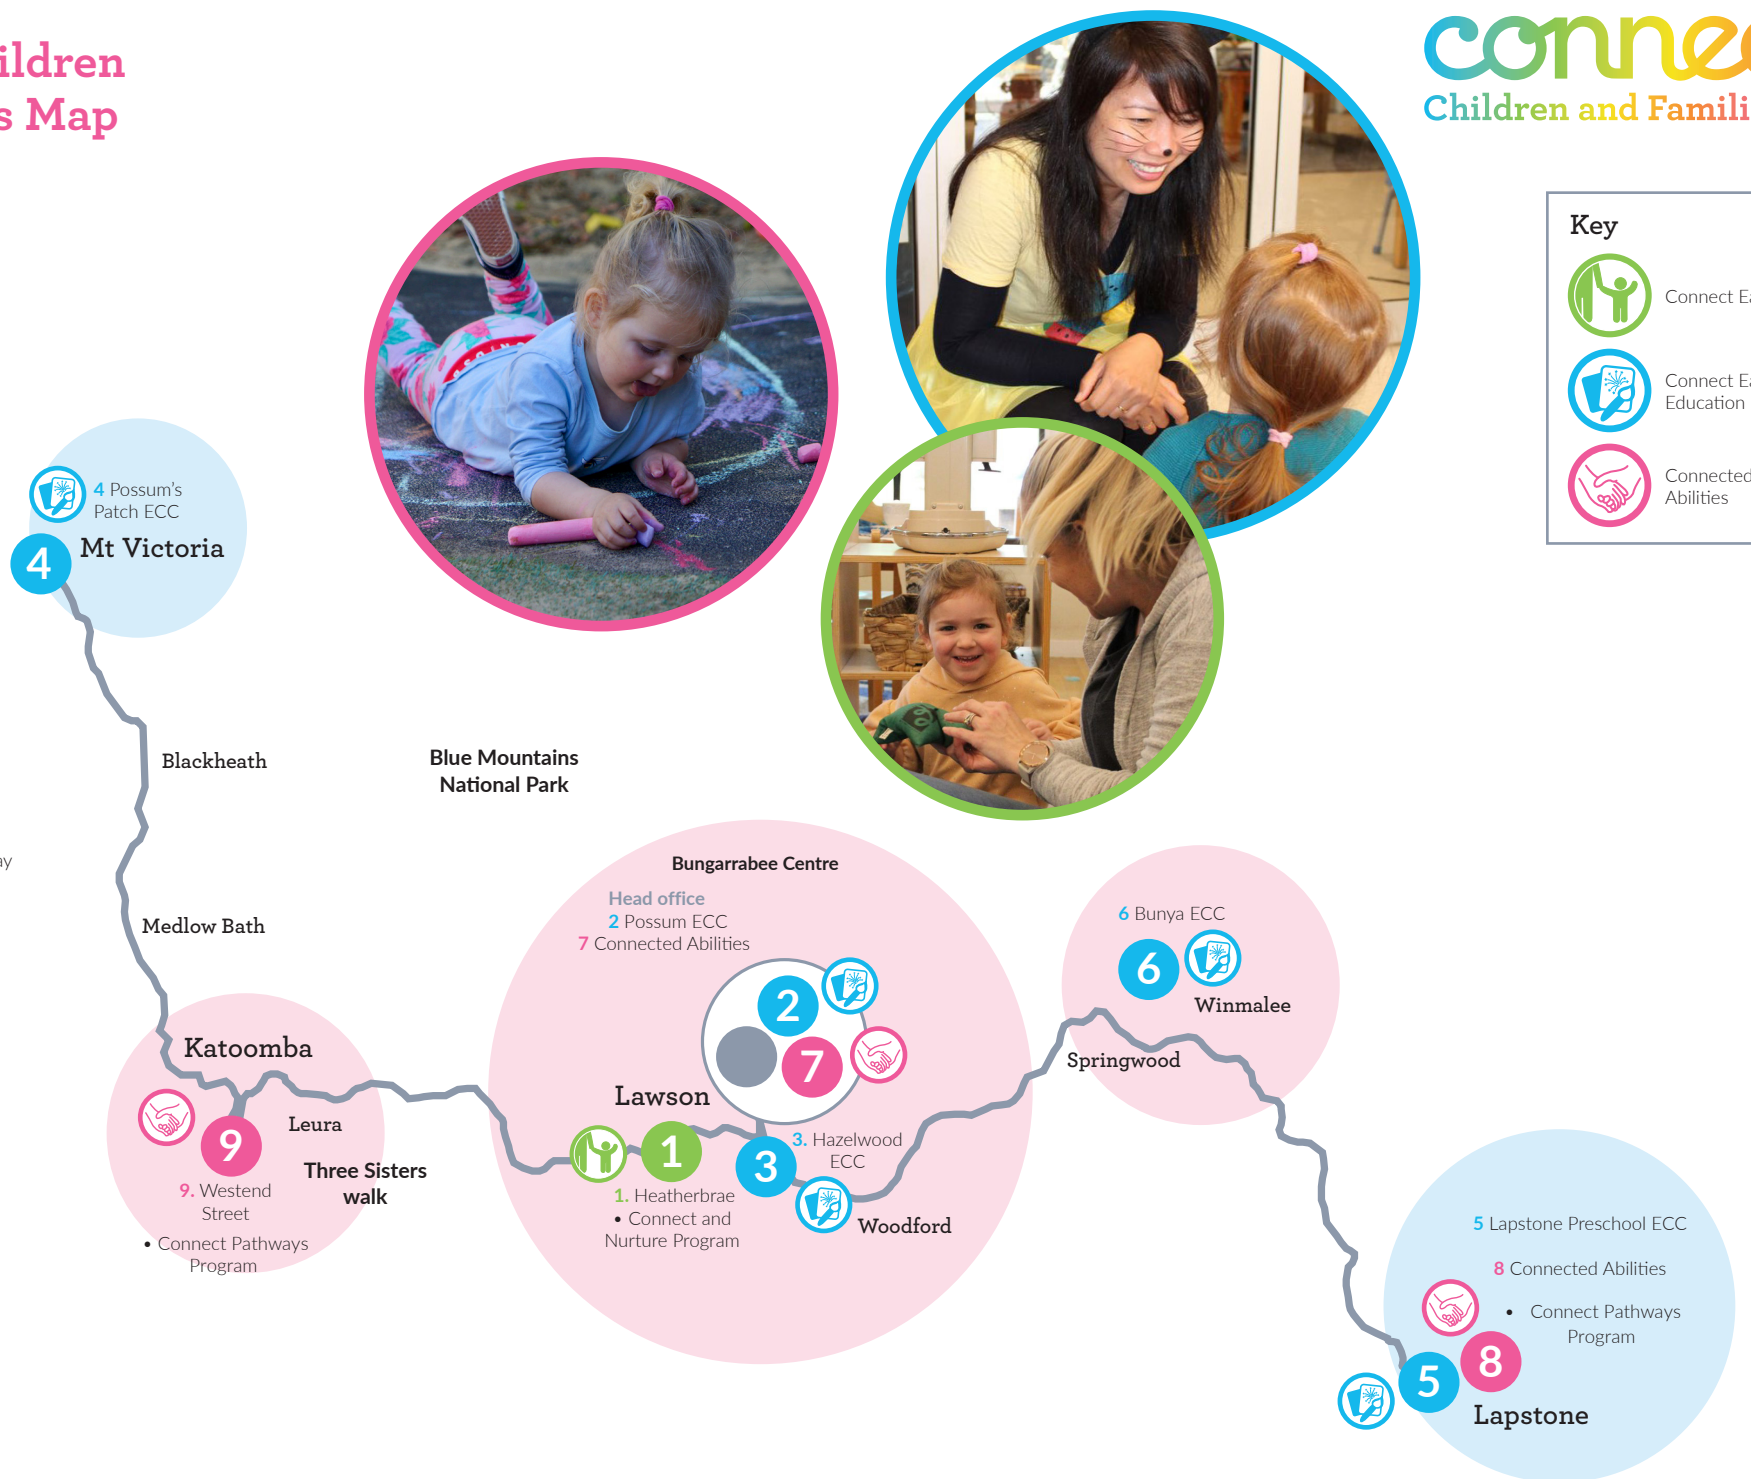

Connect Children and Families Map

Connect Children and Families Locations

Head office

1. Bungarrabee Centre
48-50 Oaklands Road
Hazelbrook NSW 2779

1. Heatherbrae
1 Benang Street
Lawson NSW 2783

Early Childhood Centres (ECC)

2. Possum ECC
48-50 Oaklands Road
Hazelbrook NSW 2779

3. Hazelwood ECC
10 Rosedale Avenue
Hazelbrook NSW 2779

4. Possum's Patch ECC
105-107 Great Western Highway
Mt Victoria NSW 2786

5. Lapstone Preschool ECC
9 Explorers Road
Lapstone NSW 2773

**Transition to School Locations:
Nepean Area Transition to school
Lithgow:**

- 1. Zig Zag Public School
23 Victoria Ave, Lithgow
- 2. Portland Central School,
12A Wolgan St, Portland

Blue Mountains:

- 3. Katoomba Public School
18 Merriwa St, Katoomba
- 4. Wentworth Falls Public School
Falls Rd, Wentworth Falls

2023 Playgroups
Activities for 0-5 year olds
and their parents and carers

Connect Child and Family runs groups for 0-5 year olds and their parents or carers throughout the mountains.

Connect staff provide a relaxed, welcoming environment where you and your children can make new friends, play, be creative and have fun. Please contact Connect on 47591462 or visit www.connectcfs.org.au if you would like more information about these groups or about other services we offer to families.